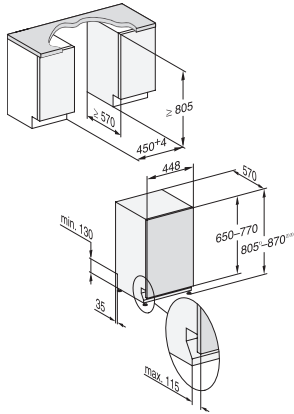

## G 5482 SCVi SL

Fully integrated dishwasher, 18" (45 cm)

in tried-and-tested Miele quality at an affordable entry-level price.

EAN: 4002516376170 / Material number: 11636760 / Old Material Number: 21548262USA

Total connected load in kW	1.40
Voltage in V	120
Fuse rating in A	15
Number of phases	1
Electrical frequency standard	60
Length of water inlet hose in ft (m)	5 (1.50)
Length of water drain hose in ft (m)	5 (1.50)
Length of electrical wire in ft (m)	4 (1.20)
Min. front panel weight in kg	2.0
Max. front panel weight in kg	8.0

## G 5482 SCVi SL

Fully integrated dishwasher, 18" (45 cm)

in tried-and-tested Miele quality at an affordable entry-level price.

G7000, fully integrated dishwasher, 45cm (installation drawing)

- 1) Plinth height 35-155 mm, 2) Plinth height 100-220 mm,
- 3) Appliance height max. 970 mm with plinth height conversion kit (Mat.-Nr. 6.394.761),