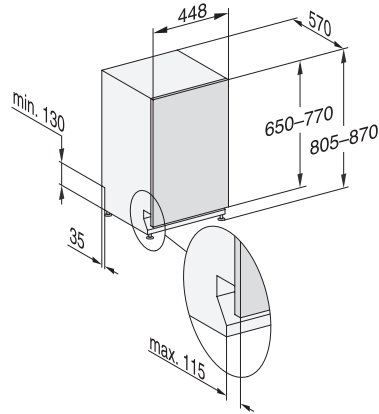

## G 5482 SCVi SL

Fully integrated dishwasher, 18" (45 cm)

in tried-and-tested Miele quality at an affordable entry-level price.

EAN: 4002516376170 / Material number: 11636760 / Old Material Number: 21548262USA

Total connected load in kW	1.40
Voltage in V	120
Fuse rating in A	15
Number of phases	1
Electrical frequency standard	60
Length of water inlet hose in ft (m)	5 (1.50)
Length of water drain hose in ft (m)	5 (1.50)
Length of electrical wire in ft (m)	4 (1.20)
Min. front panel weight in kg	2.0
Max. front panel weight in kg	8.0

## G 5482 SCVi SL

Fully integrated dishwasher, 18" (45 cm)

in tried-and-tested Miele quality at an affordable entry-level price.

G7000, fully integrated dishwasher, 45cm (installation drawing)

- 1) Plinth height 35-155 mm, 2) Plinth height 100-220 mm,
- 3) Appliance height max. 970 mm with plinth height conversion kit (Mat.-Nr. 6.394.761),

G7000, fully integrated dishwasher, 45cm (installation drawing)