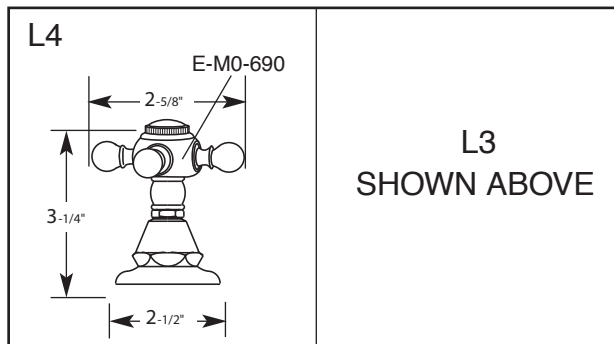

FIA

1050 SERIES

- Solid brass construction
- 1/4 turn ceramic disc valves
- Limited lifetime warranty
- Finishes: cp/pvd/sn/pn/mb

1432 W. 21st Street • Chicago, IL 60608
 Toll Free 888-301-8787
 Tel. 312-243-0770 • Fax 312-243-1661
www.micodesigns.com