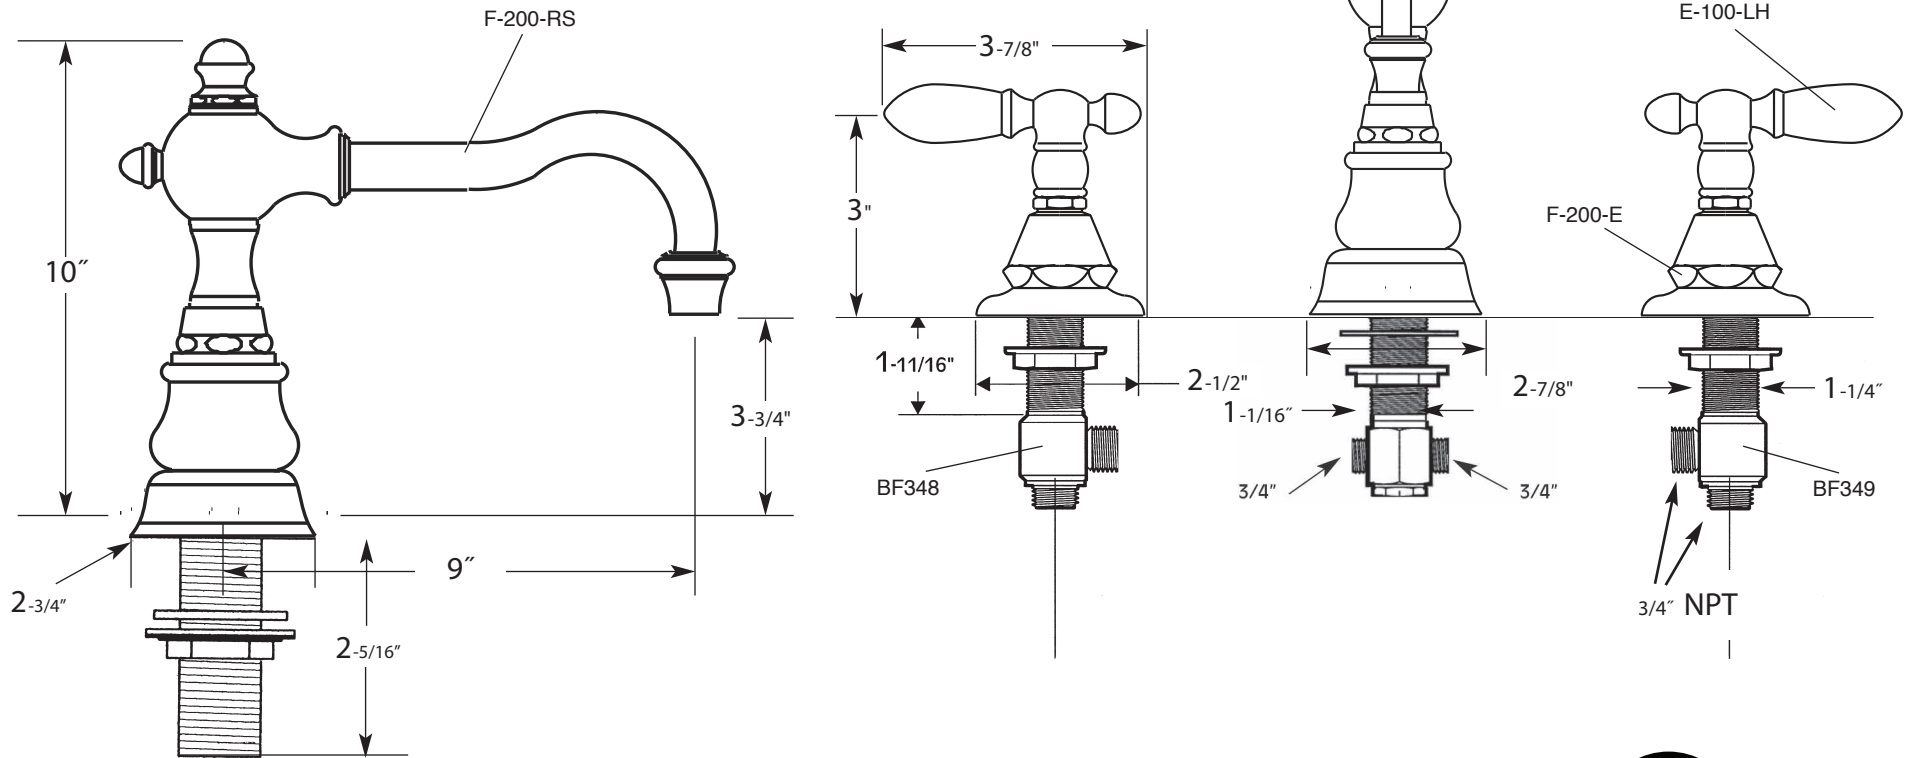

FIA

1050 SERIES

- Solid brass construction
- 1/4 turn ceramic disc valves
- Limited lifetime warranty
- Finishes: cp/pvd/sn/pn/mb

1432 W. 21st Street • Chicago, IL 60608
 Toll Free 888-301-8787
 Tel. 312-243-0770 • Fax 312-243-1661
www.micodesigns.com