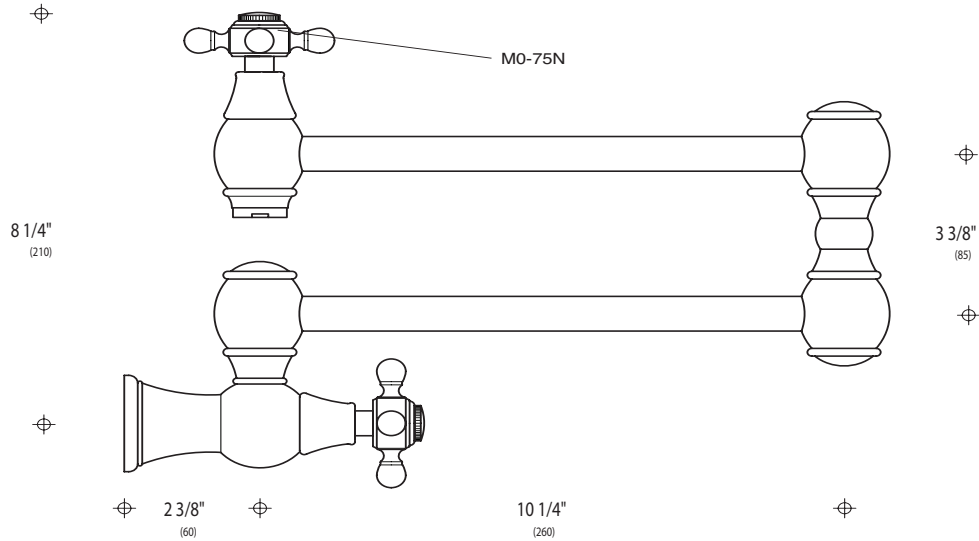

POTFILLER 7787 SERIES

- **Solid brass construction**
- **1/4-turn ceramic disc valves**
- **Limited lifetime warranty**
- **Finishes: cp/pvd/sn/pn/mb**

Telephone: 312-243-0770 • Fax: 312-243-1661 • Toll-Free: 888-301-8787 • www.micodesigns.com