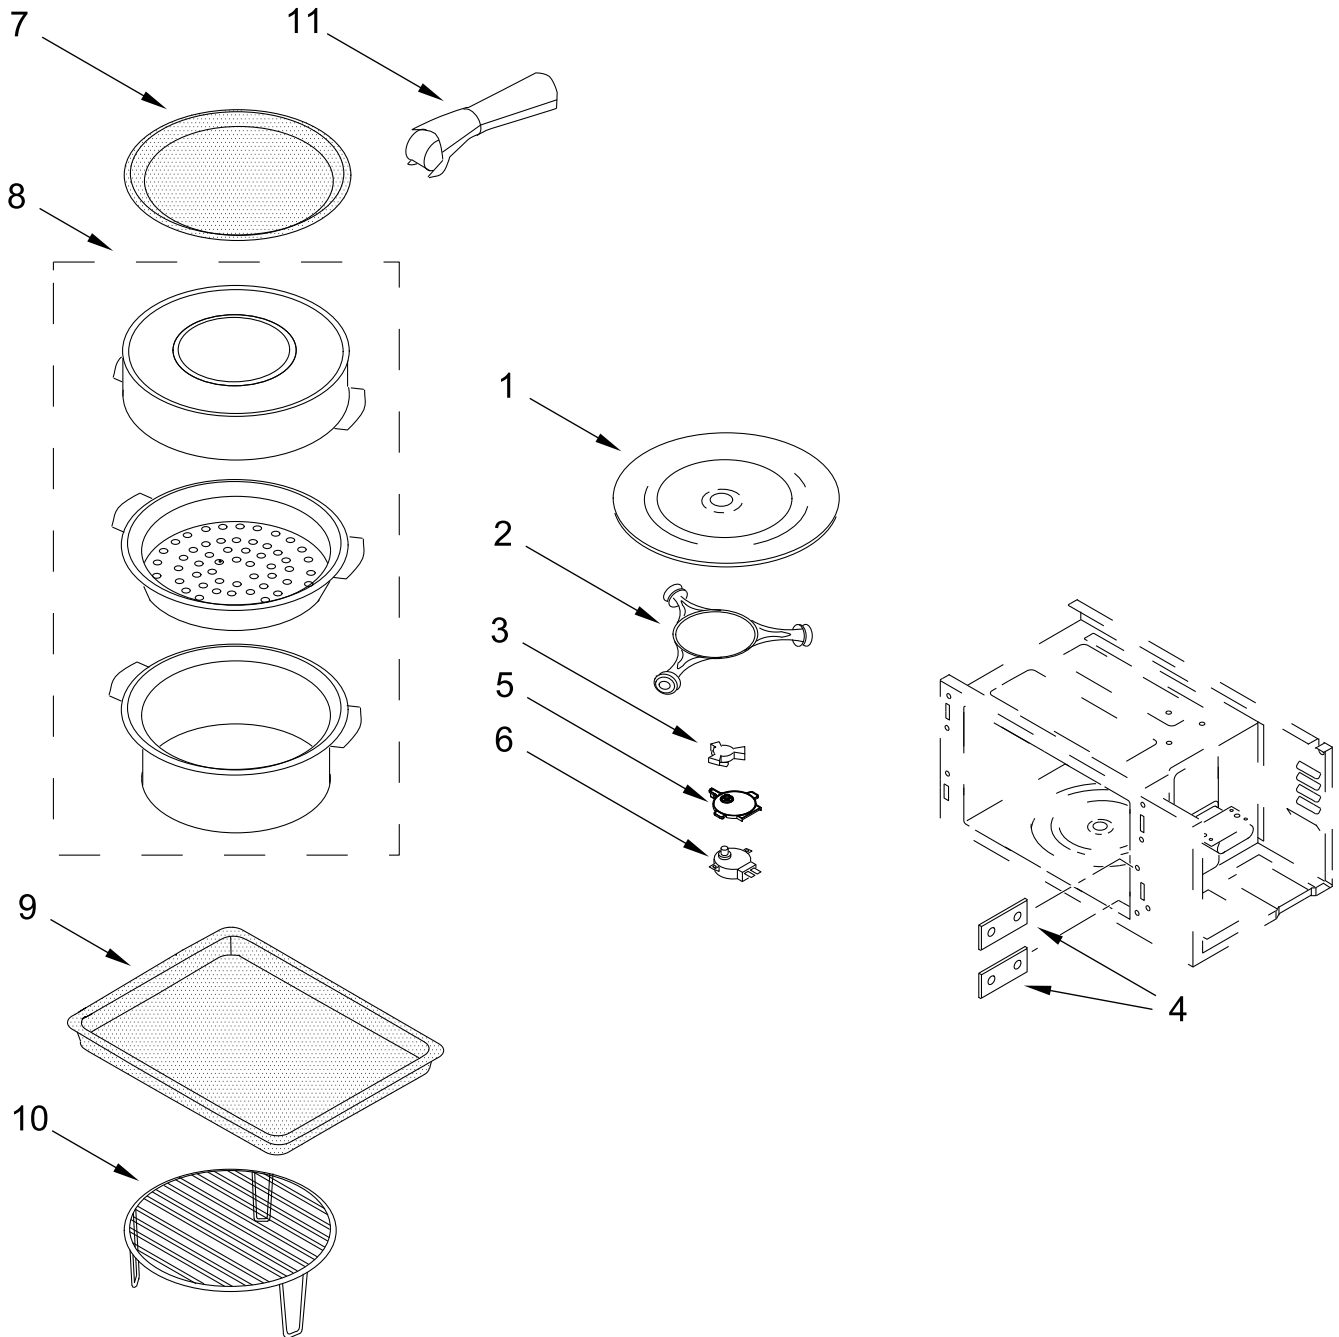

INTERNAL MICROWAVE PARTS

INTERNAL MICROWAVE PARTS

<u>Illus.</u> <u>No.</u>	<u>Part No.</u>	<u>Description</u>	<u>Illus.</u> <u>No.</u>	<u>Part No.</u>	<u>Description</u>	<u>Illus.</u> <u>No.</u>	<u>Part No.</u>	<u>Description</u>
1	461967720541	Turntable	6	461967848971	Motor, Turntable	9	W10120486	Plate, Baking
2	W10367316	Ring, Turntable			Following Accessories Not Included	10	W10120483	Rack
3	W10545578	Drive, Turntable	7	W10120480	Plate, Crisp	11	W10120481	Handle, Pan
4	461967451001	Plate, Cover	8	W10120484	Steamer			
5	461967753742	Adapter, Turntable Motor