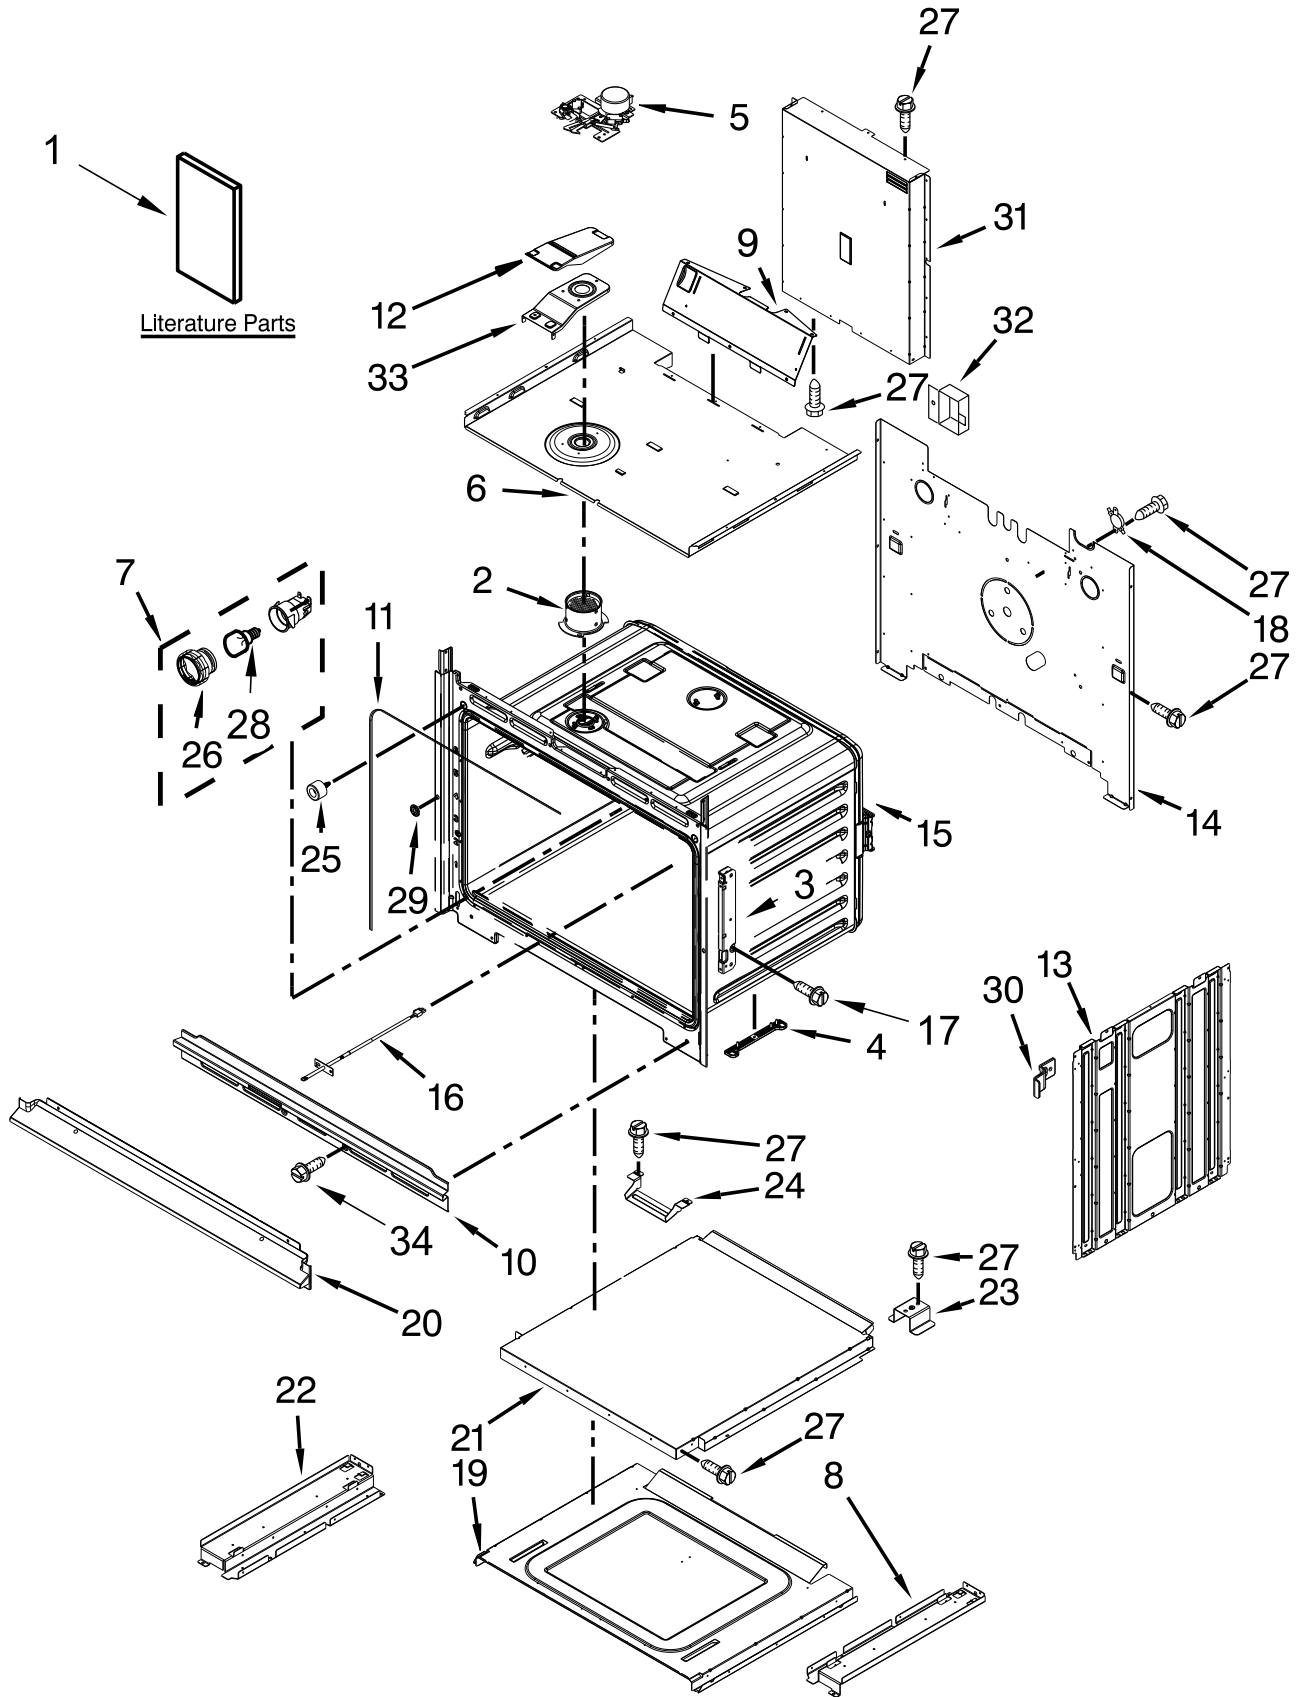

**30" BUILT-IN ELECTRIC COMBO WALL OVEN
(FINGERPRINT RESISTANT)**

MODELS:

MMW9730FZ01 (Stainless)

OVEN PARTS

OVEN PARTS

<u>Illus. No.</u>	<u>Part No.</u>	<u>Description</u>
1		Literature Parts
	W10696163	Instructions, Installation
	W10875903	Guide (Oven), Use & Care
	W10875904	Guide (Microwave), Use & Care
	W10796080	Sheet, Tech
2	W10282946	Tube, Vent
3	W10616802	Receiver, Hinge
4	W10618102	Spacer, Base
5	W10618131	Latch, Motorized
6	W10813743	Top, Chassis
7	W10734063	Assembly, Light
8	W10283021	Support, Base (Right)
9	W10641572	Deflector, Blower
10	W10283042	Vent, Combo Center
11	W10282960	Gasket
12	W10616810	Cover, Vent Exhaust
13	W10318190	Side, Chassis

<u>Illus. No.</u>	<u>Part No.</u>	<u>Description</u>
14	W10813703	Back, Chassis
15		Liner, Oven (Not Serviceable)
16	W10622170	Probe, Sensor
17	W10254050	Screw
18	4449751	Thermostat (TOD)
19	W10834867	Base, Chassis
20		Assembly, Bottom Vent
	W10869571	Stainless
21	W10283008	Chassis, Bottom Duct
22	W10283020	Support, Base (Left)
23	W10213759	Support, Air Channel
24	W10351308	Spacer, Chassis Bottom Duct
25	W10351278	Bumper & Screw
26	W10412722	Lens, Light
27	7101P426-60	Screw
28	W10412711	Bulb, Light
29	W10283016	Grommet, Front Frame

CONTROL PANEL PARTS

CONTROL PANEL PARTS

<u>Illus.</u> <u>No.</u>	<u>Part No.</u>	<u>Description</u>	<u>Illus.</u> <u>No.</u>	<u>Part No.</u>	<u>Description</u>	<u>Illus.</u> <u>No.</u>	<u>Part No.</u>	<u>Description</u>
1		Assembly, Control Panel (Includes Overlay)	6	7101P403-60	Screw	11	4451758	Block, Foam
	W10877221	Stainless	7	W10412514	Board, Wide Interface	12	W10618126	Chassis, Back Divider
2	W10752316	Board, Display MRC2	8	7101P426-60	Screw	13	W10318158	Chassis, Cover Top Front 30"
3	W10882112	Board, MRC2 Main	9	7101P434-60	Screw	14	W10283031	Chassis, Cover Top Back 30"
4	W10618105	Spacer, Lateral	10	W10655463	Bracket, Blower (Left)	15	W10655467	Chassis, Combo Side
5	W10661038	Blower		W10655462	Bracket, Blower (Right)			