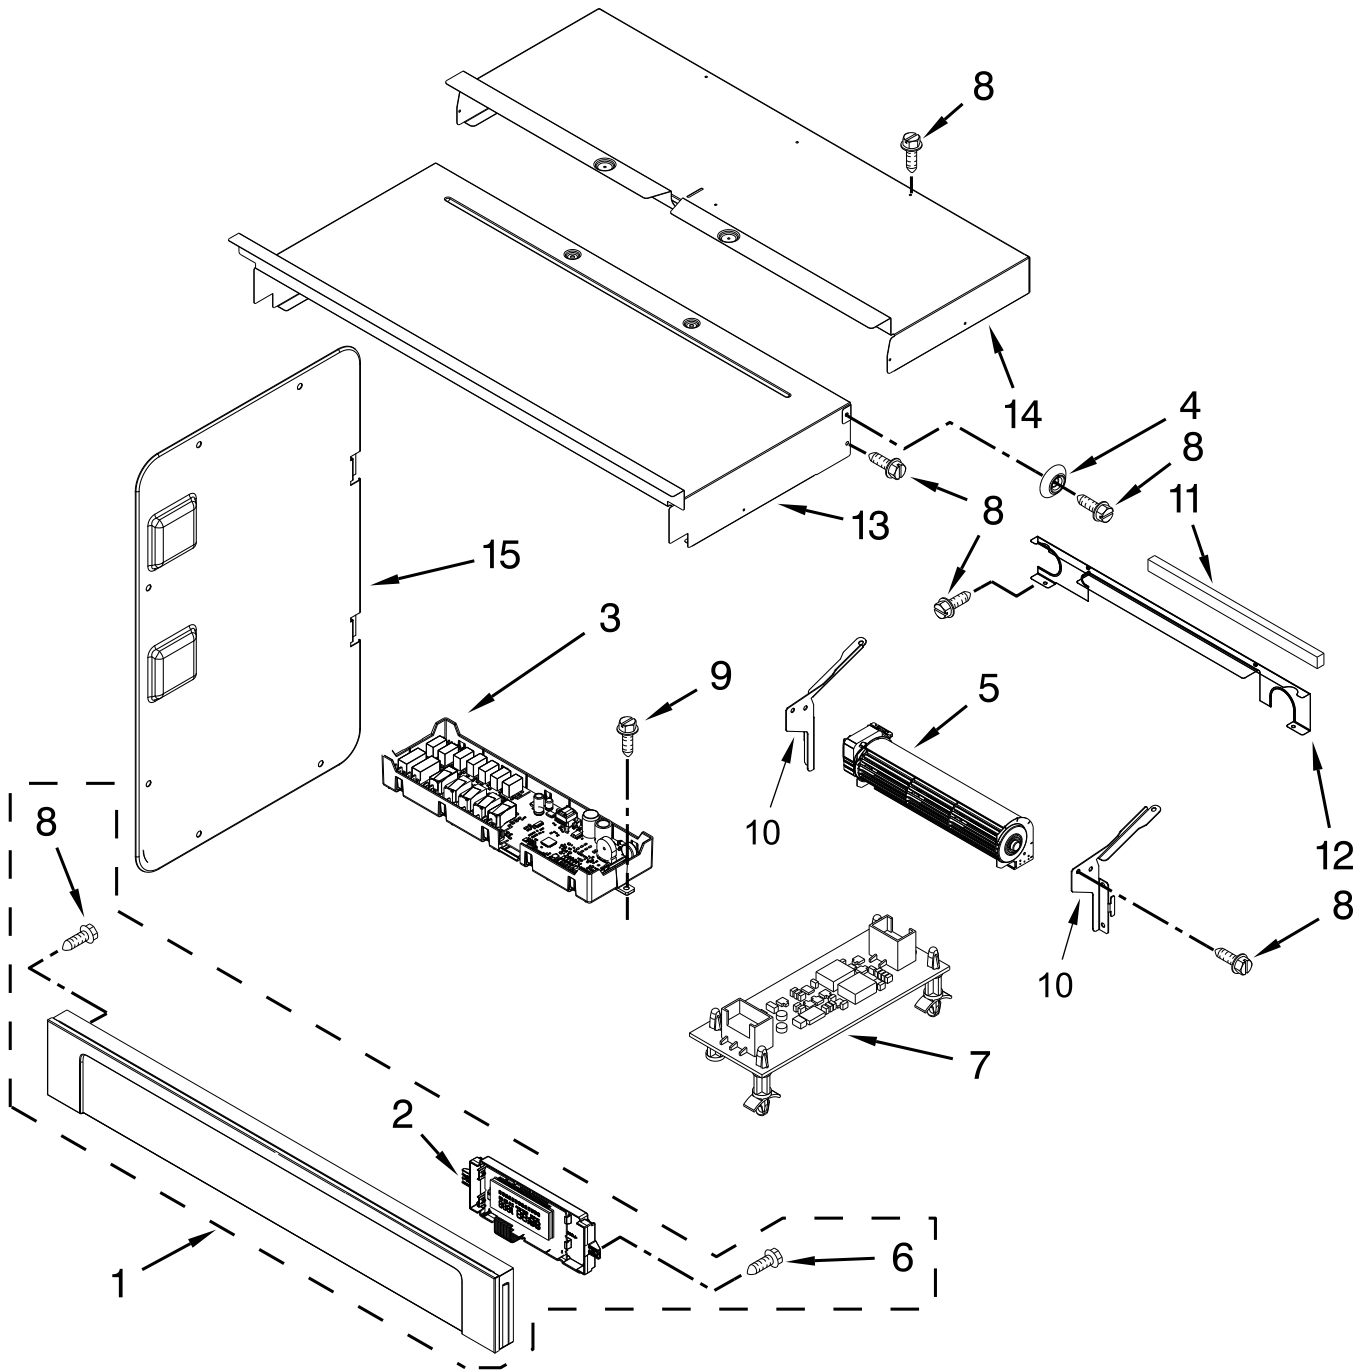

CONTROL PANEL PARTS

CONTROL PANEL PARTS

<u>Illus.</u> <u>No.</u>	<u>Part No.</u>	<u>Description</u>	<u>Illus.</u> <u>No.</u>	<u>Part No.</u>	<u>Description</u>	<u>Illus.</u> <u>No.</u>	<u>Part No.</u>	<u>Description</u>
1		Assembly, Control Panel (Includes Overlay)	6	7101P403-60	Screw	11	4451758	Block, Foam
	W10877221	Stainless	7	W10412514	Board, Wide Interface	12	W10618126	Chassis, Back Divider
2	W10752316	Board, Display MRC2	8	7101P426-60	Screw	13	W10318158	Chassis, Cover Top Front 30"
3	W10882112	Board, MRC2 Main	9	7101P434-60	Screw	14	W10283031	Chassis, Cover Top Back 30"
4	W10618105	Spacer, Lateral	10	W10655463	Bracket, Blower (Left)	15	W10655467	Chassis, Combo Side
5	W10661038	Blower		W10655462	Bracket, Blower (Right)