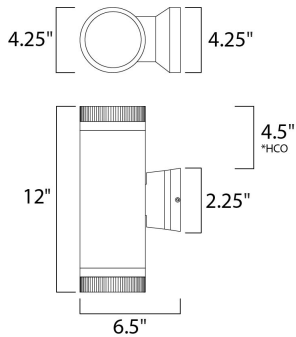

PRODUCT DESCRIPTION

Indirect exterior lighting not only provides illumination where you want it but also highlights the building structure for a beautiful architectural effect. Our collection of up and down lighting fixtures are available in both Architectural Bronze and Brushed Aluminum. They are also available in both Incandescent and LED. The fixtures are sealed with screw lenses that are water tight and allows, for the use of standard light bulbs.

MEASUREMENTS

DIMENSION : 4.25" W x 12" H x 6.5" Ext
BACK PLATE : 4.63" W x 4.63" H x 4.5" HCO
HANGING WEIGHT : 3.3 lb

LAMPING

INPUT VOLTAGE : 120V
LUMENS : 0 Rated
BULB : 2 x 50W Incandescent E26 Medium R20 , 100W Total
BULB INCLUDED : (Not Included)
DIMMABLE : Yes
LIGHTING_DIRECTION : Up/Dn

FINISHES OPTION

- Architectural Bronze
- Brushed Aluminum

MATERIAL

Aluminum

RATINGS

cETLus
Wet Location

ADDITIONAL

INSTALL UP/DOWN: All
OPERATING TEMPERATURE:
-20°C (-4°F), 40°C (104°F)

Always consult a qualified electrician before installing any lighting product.