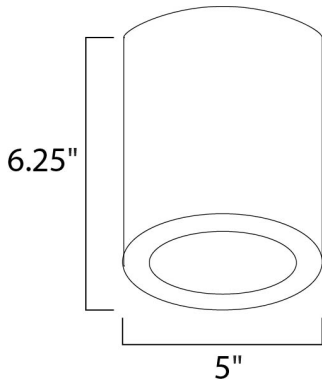

MEASUREMENTS

DIMENSION : 5" L x 5" W x 6.25" H
 HANGING WEIGHT : 3.03 lb

LAMPING

INPUT VOLTAGE : 120V
 LUMENS : 1,050 Rated (900 Del.)
 BULB : 1 x 15W LED LED , 15W Total
 BULB INCLUDED : (Integrated)
 DIMMABLE : ELV or Triac CL
 CRI : 90 CRI
 COLOR_TEMP : 3000K