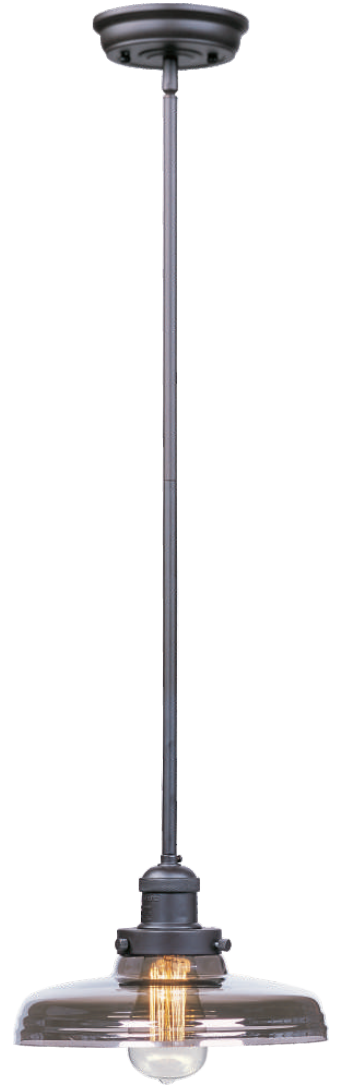

MINI HI-BAY

Small pendants reminiscent of yesteryear are available in your choice of Bronze, Antique Copper, Satin Nickel. The optional Antique Replica light bulb adds to the authentic look.

MINI HI-BAY

Optional Vintage Bulb
BUI-60W-ST64-E26-CL-120V
 Antique Light Bulb
 Max Wattage: 60
 • Sold Separately

25040 ACP, BZ, SN (Without Bulb)
25040 ACP/BUI, BZ/BUI, SN/BUI (With Bulb)
 Pendant

A

25050 ACP, BZ, SN (Without Bulb)
25050 ACP/BUI, BZ/BUI, SN/BUI (With Bulb)
 Pendant

C

25047 MSKACP, MSKBZ, MSKSN (Without Bulb)
25047 MSKACP/BUI, MSKBZ/BUI, MSKSN/BUI (With Bulb)
 Pendant

B

	ITEM#	LAMPING	DIMENSION	Additional Info.
A	25040	1 x 60W MB, Incan.	8"W x 5.25"H, 64.5"OAH	120°
B	25047	1 x 60W MB, Incan.	10"W x 5.75"H, 50"OAH	120°
C	25050	1 x 60W MB, Incan.	8"W x 12.25"H, 56.5"OAH	120°

Finish Options: Mirror Smoke glass (MSK) Antique Copper (ACP)
 Bronze (BZ) Satin Nickel (SN)

MINI HI-BAY

- Several finish options
- Several glass and shade options
- Optional Edison bulb

Optional Vintage Bulb
BUI-60W-ST64-E26-CL-120V
 Antique Light Bulb
 Max Wattage: 60
 • Sold Separately