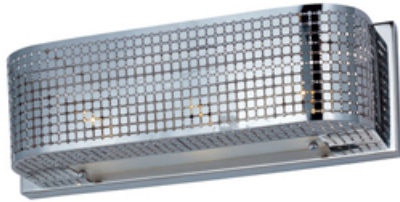

Lighting Your Life Since 1970

Product Specifications - 22313PN

Job Name:	Job Type:
Quantity:	Comments:

22313PN
Mirage 3-Light Bath Vanity

Finish
Polished Nickel

Glass/Shade

Product Category
Bath Vanity

Lamping

Number of Bulbs	3
Light Type	Xenon
Bulb Type	G9
Max Bulb Wattage	60
Max Fixture Wattage	180
Rated Life	±2,000 Hours
Rated Lumens	±2,400
Color Temp	±2,900 K
Bulb(s)	Included
Light Up/Down	N/A
Beam Spread	N/A
CRI	N/A
Photo Cell Included	N/A
Ballast/Driver/Transformer	No
Dimmable	Standard

Measurements

Width	16.0"
Height	5.0"
Length	N/A
Extension	5"
Back Plate Width	5.0"
Back Plate Height	15.8"
HCO	2.5"
Min Overall Height	N/A
Max Overall Height	N/A
Hanging Weight	0.5 lbs
Height Adjustable	N/A
Slope	N/A
Chain Length	N/A
Wire Length	N/A
Canopy Width	
Canopy Height	
Canopy Length	N/A