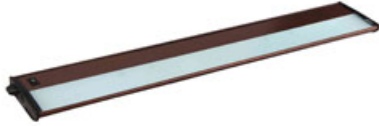

Lighting Your Life Since 1970

Product Specifications - 87863MB

Job Name:	Job Type:
Quantity:	Comments:

87863MB
CounterMax MX-X12 30" 4-LT 12V Xenon Add-On

Finish

Metallic Bronze

Glass/Shade

Product Category

Under Cabinet

Lamping

Number of Bulbs	4
Light Type	Xenon
Bulb Type	12V Wedge T5 Xelogen
Max Bulb Wattage	18
Max Fixture Wattage	72
Rated Life	±10,000 Hours
Rated Lumens	±1,056
Color Temp	±2,900 K
Bulb(s)	Included
Light Up/Down	N/A
Beam Spread	N/A
CRI	N/A
Photo Cell Included	N/A
Ballast/Driver/Transformer	Yes
Dimmable	Low-Voltage