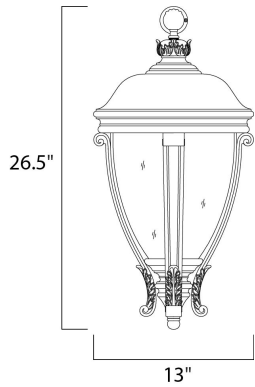

MEASUREMENTS

DIMENSION : 13" L x 13" W x 26.5" H
 HANGING WEIGHT : 15.65 lb

LAMPING

INPUT VOLTAGE : 120V
 LUMENS : 2,016 Rated
 BULB : 3 x 40W Incandescent E12 Candelabra , 120W Total
 BULB INCLUDED : (Not Included)
 DIMMABLE : Yes