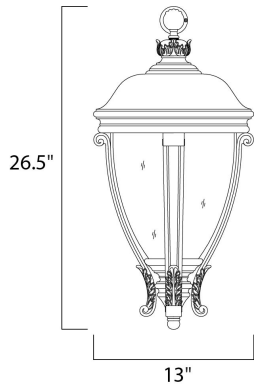

**MEASUREMENTS**

DIMENSION : 13" W x 26.5" H  
 HANGING WEIGHT : 15.65 lb

**LAMPING**

INPUT VOLTAGE : 120V  
 LUMENS : 2,016 Rated  
 BULB : 3 x 40W Incandescent E12 Candelabra , 120W Total  
 BULB INCLUDED : (Not Included)  
 DIMMABLE : Yes