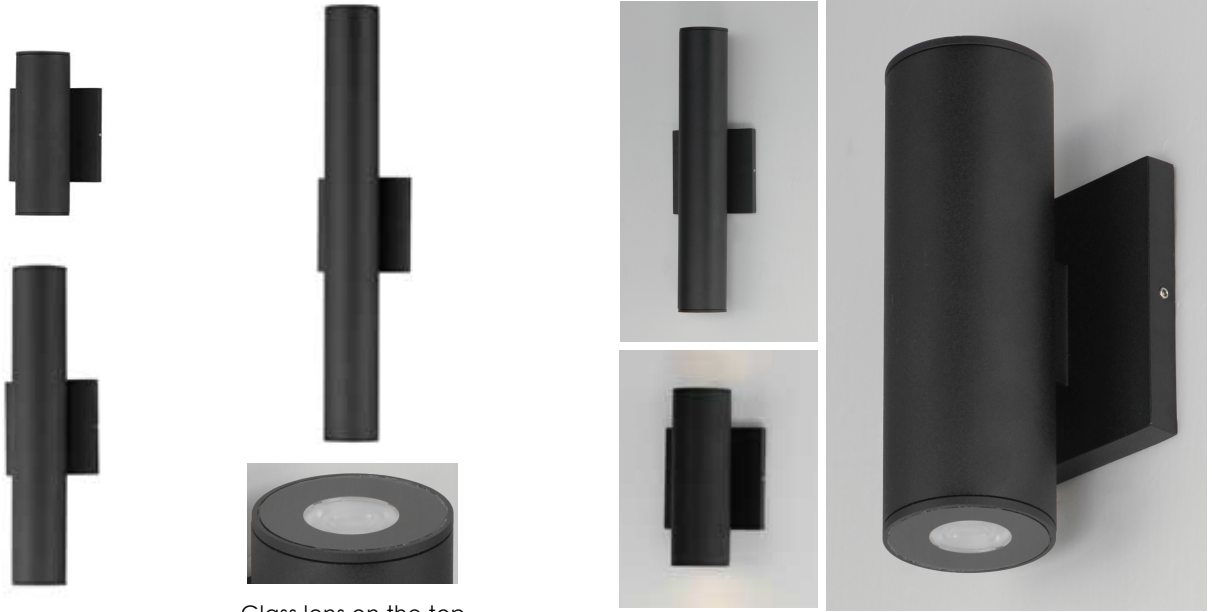

# CALIBRO | OUTDOOR SCONCE

86431 | 86433 | 86435

- Aluminum Construction
- 120-277V LED driver
- Dimmable
- CRI 90+
- Black Finish

Job Name : \_\_\_\_\_  
 Job Type : \_\_\_\_\_  
 Quantity : \_\_\_\_\_  
 Comments : \_\_\_\_\_

Glass lens on the top

## PRODUCT DESCRIPTION

Reducing the scale of the classic cylinder sconce is intended for use in applications needed to meet ADA requirements. The sconce profiles extend vertically casting ample light both upwards and downwards. Concealed within the frame, there is a range voltage 120-277V LED driver making this a great option for light commercial as well as residential applications.

## MATERIAL

Aluminum, Glass