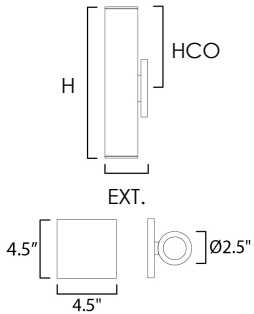

CALIBRO | OUTDOOR SCONCE

86431 | 86433 | 86435

- Aluminum Construction
- 120-277V LED driver
- Dimmable
- CRI 90+
- Black Finish

Job Name : _____
Job Type : _____
Quantity : _____
Comments : _____

PRODUCT DESCRIPTION

Reducing the scale of the classic cylinder sconce is intended for use in applications needed to meet ADA requirements. The sconce profiles extend vertically casting ample light both upwards and downwards. Concealed within the frame, there is a range voltage 120-277V LED driver making this a great option for light commercial as well as residential applications.

FINISHES OPTION

Black

MATERIAL

Aluminum, Glass

RATINGS

cETLus
Wet Location
ADA

ADDITIONAL

INSTALL UP/DOWN: Up
RATED LIFE 25000 Hours
OPERATING TEMPERATURE:
-20°C (-4°F), 40°C (104°F)

MEASUREMENTS

MODEL	DIMENSION	BACK PLATE	HANGING WEIGHT
86431	2.5"W x 7.5"H x 3.25"Ext	4.5"W X 4.5"H X 3.75"HCO	2 lb
86433	2.5"W x 14.5"H x 3.25"Ext	4.5"W X 4.5"H X 7.25"HCO	2.74 lb
86435	2.5"W x 19.75"H x 3.25"Ext	4.5"W X 4.5"H X 9.75"HCO	3.3 lb

LAMPING

MODEL	BULB TYPE	LUMENS		
		RATED	DEL.	INPUT
86431	2 x 7W (14W Total) LED DC Integrated 3000K	1,400	1190	120V-277
86433	2 x 7W (14W Total) LED DC Integrated 3000K	1,400	1190	120V-277
86435	2 x 7W (14W Total) LED DC Integrated 3000K	1,400	1190	120V-277

Always consult a qualified electrician before installing any lighting product.

WESTERN DISTRIBUTION CENTER (HEADQUARTER)
253 NORTH VINELAND AVE | CITY OF INDUSTRY, CA 91746

EASTERN DISTRIBUTION CENTER
101 GARDNER PARK | PEACHTREE CITY, GA 30269

P. 626.956.4200 | F. 626.956.4225 | maximlighting.com