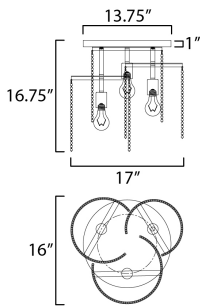

MEASUREMENTS

DIMENSION : 17" L x 16" W x 16.75" H
 CANOPY : 13.75" W x 1" H x 13.75" L
 HANGING WEIGHT : 3.7 lb

LAMPING

INPUT VOLTAGE : 120V
 BULB : 3 x 60W Incandescent E26 Medium , 180W Total
 BULB INCLUDED : (Not Included)
 DIMMABLE : Y