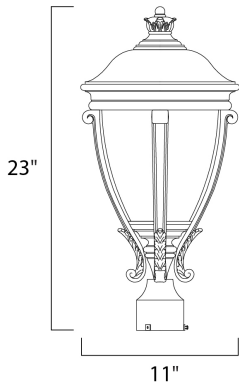

MEASUREMENTS

DIMENSION : 11" L x 11" W x 23" H
 HANGING WEIGHT : 9.7 lb

LAMPING

INPUT VOLTAGE : 120V
 LUMENS : 2,016 Rated
 BULB : 3 x 40W Incandescent E12 Candelabra , 180W Total
 BULB INCLUDED : (Not Included)
 DIMMABLE : Yes