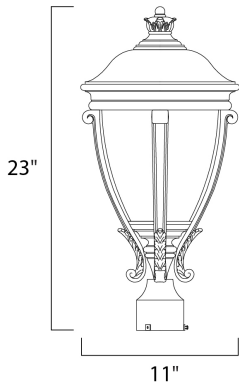

**MEASUREMENTS**

DIMENSION : 11" L x 11" W x 23" H  
 HANGING WEIGHT : 9.7 lb

**LAMPING**

INPUT VOLTAGE : 120V  
 LUMENS : 2,016 Rated  
 BULB : 3 x 40W Incandescent E12 Candelabra , 180W Total  
 BULB INCLUDED : (Not Included)  
 DIMMABLE : Yes