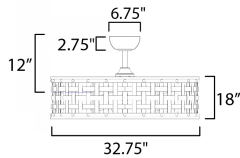

MEASUREMENTS

DIMENSION : 32.75" W x 18" H
 CANOPY : 6.75" W x 2.75" H x 6.75" L
 HANGING WEIGHT : 33.50992 lb

LAMPING

INPUT VOLTAGE : 120V
 LUMENS : 2,000 Rated (1,400 Del.)
 BULB : 6 x 4W LED E12 Candelabra , 24W Total
 BULB INCLUDED : (Included)
 DIMMABLE : Only at 120V with Triac
 CRI : 80 CRI
 COLOR_TEMP : 3000K