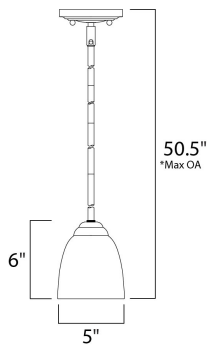

PRODUCT DESCRIPTION

A transitional look that works in a broad range of interiors featuring metal frames finished in either Oiled Rubbed Bronze for the traditional home or Satin Nickel for a more contemporary look. Simple Frost glass shades compliment the overall design.

*max overall height

MEASUREMENTS

DIMENSION : 5" L x 5" W x 6" H
 MAX OAH : 50.5" OAH
 HANGING WEIGHT : 2.49 lb

LAMPING

INPUT VOLTAGE : 120V
 BULB : 1 x 60W Incandescent E26 Medium , 60W Total
 BULB INCLUDED : (Not Included)
 DIMMABLE : Yes