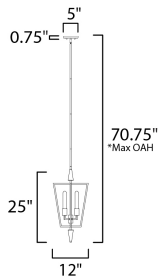

*max overall height

MEASUREMENTS

- DIMENSION : 12" L x 12" W x 25" H
- MAX OAH : 70.5" OAH
- CANOPY : 5" W x 0.75" H x 5" L
- HANGING WEIGHT : 5.236 lb

LAMPING

- INPUT VOLTAGE : 120V
- BULB : 4 x 60W Incandescent E26 Medium , 240W Total
- BULB INCLUDED : (Not Included)
- DIMMABLE : Y