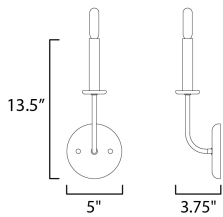

MEASUREMENTS

DIMENSION : 4.75" W x 12" H x 4" Ext
 MAX OAH : 5" W x 5" H
 HANGING WEIGHT : 0.88184 lb

LAMPING

INPUT VOLTAGE : 120V
 BULB : 1 x 60W Incandescent E12 Candelabra , 60W Total
 BULB INCLUDED : (Not Included)
 DIMMABLE : Y
 LIGHTING_DIRECTION : Omni

FINISHES OPTION

-  Black / Satin Nickel
-  Satin Brass

MATERIAL

Steel

RATINGS

cULus
 Damp Location
 ADA

ADDITIONAL

INSTALL UP/DOWN: Up
 OPERATING TEMPERATURE:
 -20°C (-4°F), 40°C (104°F)