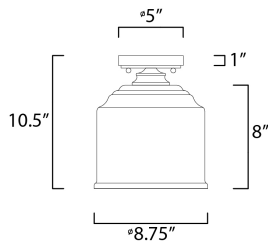

**PRODUCT DESCRIPTION**

A modest frame of steel tubing gently bends to support a cluster of Clear Seedy bell-shaped glass. Similarly the bobeches and other metal accents echo that traditional bell shape creating an instant classic. An easy choice with transitional appeal, choose from a variety of complimentary finishes including matte Black, Heritage Brass or Satin Nickel.

**MEASUREMENTS**

DIMENSION : 8.75" L x 8.75" W x 10.5" H  
 CANOPY : 5" W x 1" H x 5" L  
 HANGING WEIGHT : 2.6 lb

**LAMPING**

INPUT VOLTAGE : 120V  
 BULB : 1 x 60W Incandescent E26 Medium , 60W Total  
 BULB INCLUDED : (Not Included)  
 DIMMABLE : Y