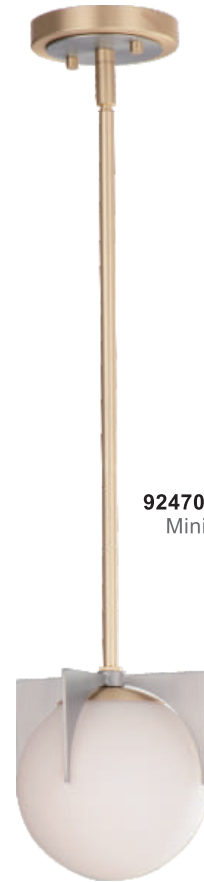

# FINN

A homage to Mid-Century Modern design, the Finn collection features large Satin White opal glass shades on a contemporary finish combination of Satin Brass and Brushed Platinum. The glass shades are embraced by laser cut fins to create a clean, yet dramatic look.

	ITEM#	LAMPING	DIMENSION	Additional Info.
<b>A</b>	32473	3 X 60W CA, Incan.	22"W x 11"H, 55"OAH	190°
<b>B</b>	32476	8 X 60W CA, Incan.	36"W x 11"H, 55"OAH	190°

Finish: Satin White glass (SW) Brushed Platinum (BP) Satin Brass (SBR)

# FINN

- Two tone finish of Satin Brass and Brushed Platinum
- Satin White opal glass shades

**32470SWSBRBP**  
Flush Mount

**A**

**32475SWSBRBP**  
Chandelier

**B**

**92470SWSBRBP**  
Mini Pendant

**C**

	ITEM#	LAMPING	DIMENSION	Additional Info.
<b>A</b>	32470	3 X 60W CA, Incan.	18"W x 8"H	
<b>B</b>	32475	5 X 60W CA, Incan.	26"W x 11"H, 55"OAH	190°
<b>C</b>	92470	1 X 60W CA, Incan.	6.5"W x 7.25"H, 52"OAH	190°