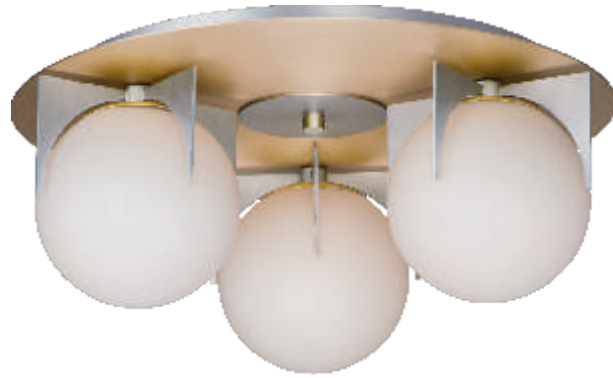

# FINN

A homage to Mid-Century Modern design, the Finn collection features large Satin White opal glass shades on a contemporary finish combination of Satin Brass and Brushed Platinum. The glass shades are embraced by laser cut fins to create a clean, yet dramatic look.

# FINN

- Two tone finish of Satin Brass and Brushed Platinum
- Satin White opal glass shades

**32473SWSBRBP**

Chandelier

**A**

**32476SWSBRBP**

Chandelier

**B**

	ITEM#	LAMPING	DIMENSION	Additional Info.
<b>A</b>	32473	3 X 60W CA, Incan.	22"W x 11"H, 55"OAH	190°
<b>B</b>	32476	8 X 60W CA, Incan.	36"W x 11"H, 55"OAH	190°

Finish: Satin White glass (SW) Brushed Platinum (BP) Satin Brass (SBR)

# FINN

- Two tone finish of Satin Brass and Brushed Platinum
- Satin White opal glass shades

**32470SWSBRBP**  
Flush Mount

**A**

**32475SWSBRBP**  
Chandelier

**B**

**92470SWSBRBP**  
Mini Pendant

**C**