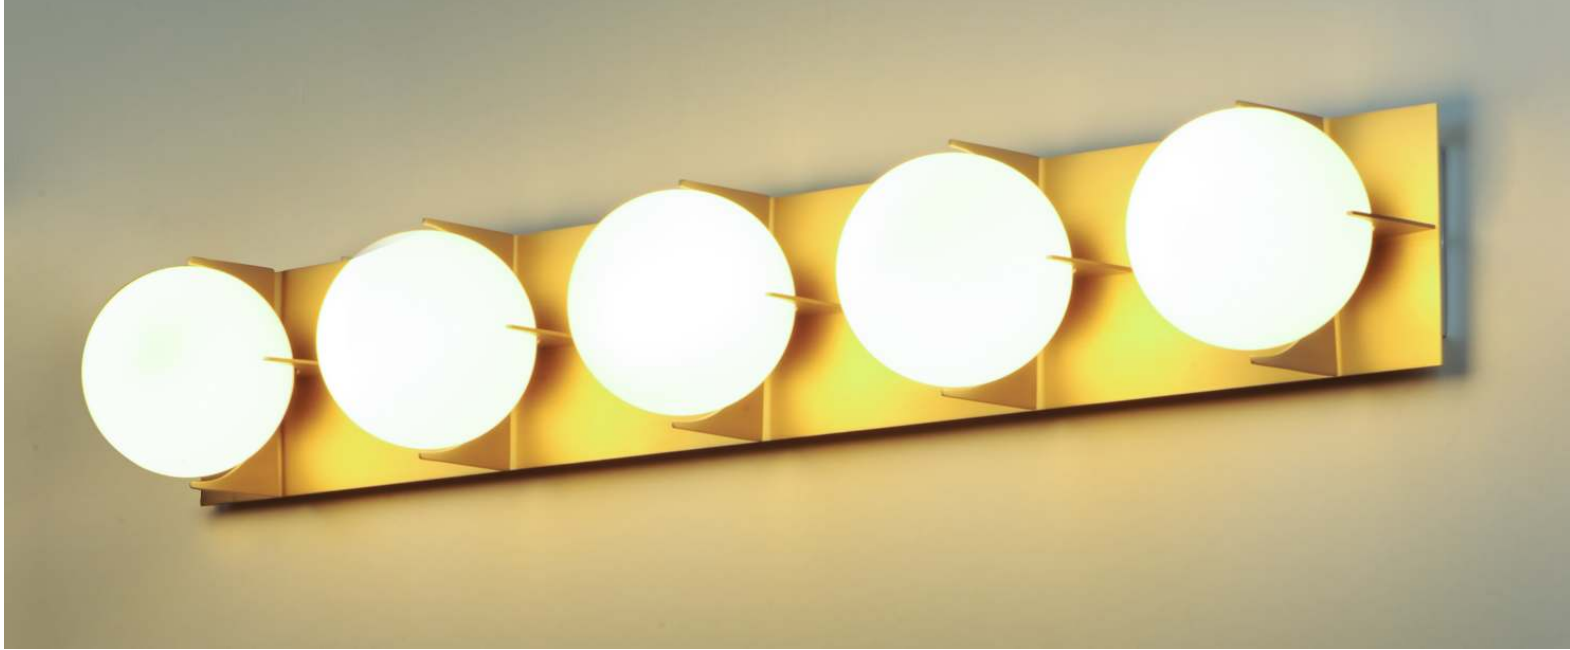

32471SWSBRBP
Wall Sconce

D