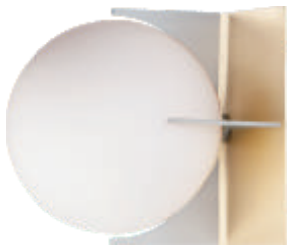

32471SWSBRBP
Wall Sconce

D