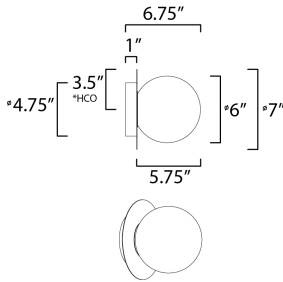

PRODUCT DESCRIPTION

Inspired by both Mid Century Modern and Scandinavian Contemporary this collection spans a large breadth of today's interior design. Straight tubing finished in Satin Brass supports hand blown Satin White cased glass globes. Black accents of metal and Black marble add dramatic detail and upscale appeal.

MEASUREMENTS

DIMENSION : 7" L x 7" W x 7" H x 6.75" Ext
MAX OAH : 4.75" W x 4.75" H
HANGING WEIGHT : 1.54 lb

LAMPING

INPUT VOLTAGE : 120V
BULB : 1 x 40W Incandescent E12 Candelabra , 40W Total
BULB INCLUDED : (Not Included)
LIGHTING_DIRECTION : Omni

FINISHES OPTION

Satin Brass / Black

GLASS

Satin White SW

MATERIAL

Aluminum, Glass, Steel

RATINGS

cETLus
Damp Location

ADDITIONAL

INSTALL UP/DOWN: Any
OPERATING TEMPERATURE:
-20°C (-4°F), 40°C (104°F)

Always consult a qualified electrician before installing any lighting product.