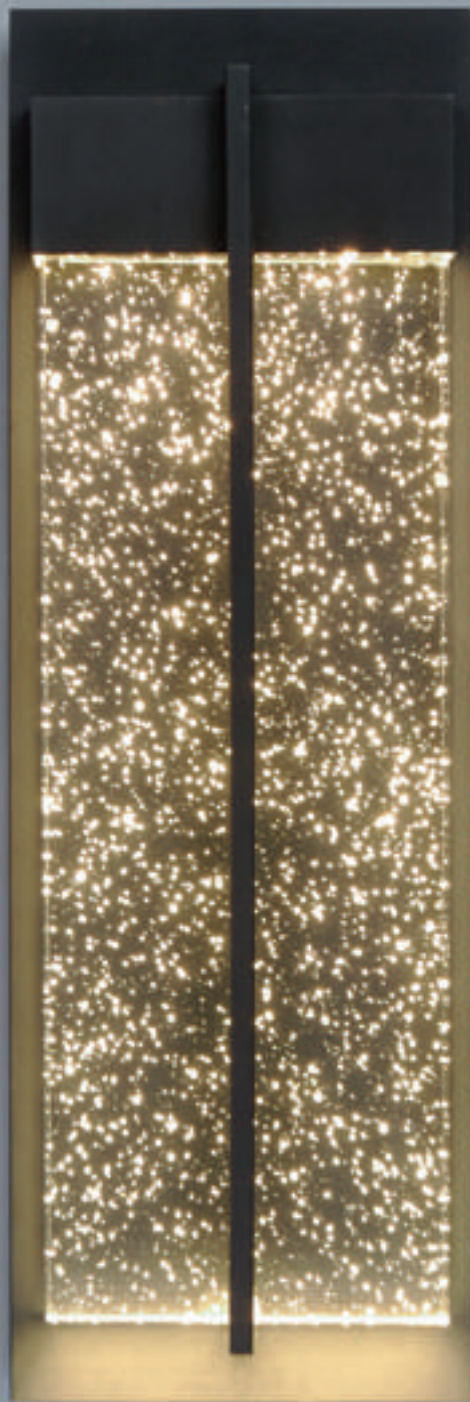

CASCADE

This popular outdoor collection gets an improved facelift and has additional sizes for a more complete collection. The Black finish is a dramatic background to the solid block of Bubble Glass which is brightly illuminated by the LED concealed in the top housing.

CASCADE

- Solid block of clear Bubble Glass
- Aluminum in Black finish
- 3000K Color Temperature
- CRI 90+
- Dimmable with Triac dimmers

56190BGBK
Outdoor Wall

A

56193BGBK
Outdoor Wall

B

56194BGBK
Outdoor Wall

Finish: Bubble glass(BG) Black(BK)