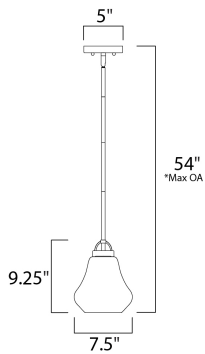

PRODUCT DESCRIPTION

*max overall height

MEASUREMENTS

DIMENSION : 7.5" L x 7.5" W x 9.5" H
 MAX OAH : 54.25" OAH x 12.5" OAH
 CANOPY : 5." W x 0.75" H x 5." L
 HANGING WEIGHT : 3.19 lb

LAMPING

INPUT VOLTAGE : 120V
 BULB : 1 x 60W (NOT INCLUDED), 60W Total
 DIMMABLE : Dimmable