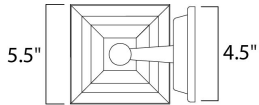

PRODUCT DESCRIPTION