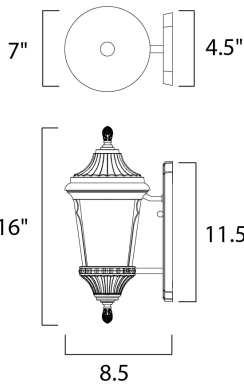

LAMPING

INPUT VOLTAGE : 120V
LUMENS : 455 Rated
BULB : 1 x 9W (INCLUDED), 9W Total
CRI : 90+ CRI
COLOR_TEMP : 3000K