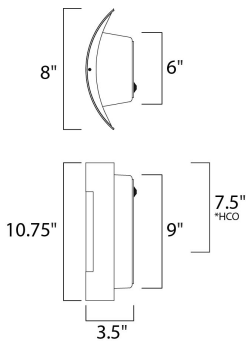

PRODUCT DESCRIPTION

MEASUREMENTS

DIMENSION : 8." W x 10.75" H x 3.5" Ext
BACK PLATE : 6." W x 9." H x 7.5" HCO
HANGING WEIGHT : 1.03 lb

LAMPING

INPUT VOLTAGE : 120V
LUMENS : 900 Rated
BULB : 1 x 9W (INCLUDED), 9W Total
CRI : 90+ CRI
COLOR_TEMP : 3000K
LIGHTING_DIRECTION : Both

FINISHES OPTION

Bronze BZ

GLASS

White WT

MATERIAL

Stainless Steel + Polycarbonate

RATINGS

ETL / cETL iP65
Wet Location
CA Title 24

ADDITIONAL

INSTALL UP/DOWN: Both
RATED LIFE 25000 Hours
OPERATING TEMPERATURE:
-20°C (-4°F), 40°C (104°F)

Always consult a qualified electrician before installing any lighting product.