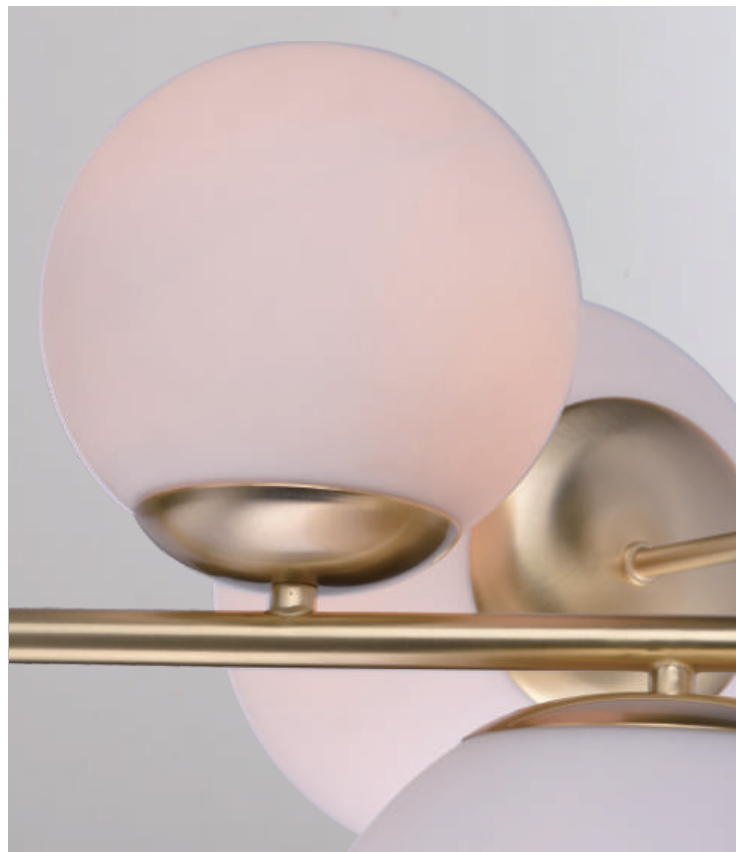

# VESPER

Inspired by both Mid Century Modern and Scandinavian Contemporary this collection spans a large breadth of today's interior design. Straight tubing finished in Satin Brass supports hand blown Satin White cased glass globes. Black accents of metal and Black marble add dramatic detail and upscale appeal.

# VESPER

- Two tone finish of Black and Satin Brass with Black Marble accents
- Opal White glass

**26037SWSBRBK**  
Pendant

**A**

**Adjustable**

ITEM#	LAMPING	DIMENSION
<b>A</b> 26037	4 x 60W CA + 1 x 60W MB, Incan.	37.5"L x 15"W x 38.25"H, 74.25"OAH

# VESPER

- Two tone finish of Black and Satin Brass with Black Marble accents
- Opal White glass

**26036SWSBRBK**  
Pendant  
A

ITEM#	LAMPING	DIMENSION
A 26036	4 x 60W MB, Incan.	47.5"L x 7.75"W x 8.5"H, 51"OAH

# VESPER

- Two tone finish of Black and Satin Brass with Black Marble accents
- Opal White glass

**26030SWSBRBK**  
Wall Sconce

**A**

**26031SWSBRBK**  
Flush Mount

**B**

**26032SWSBRBK**  
Flush Mount

**C**