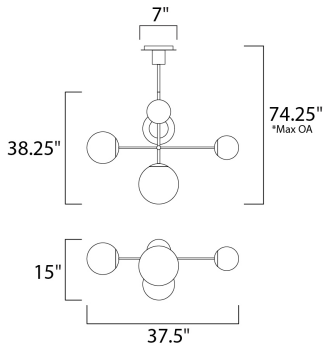

**MEASUREMENTS**

DIMENSION : 37.5" L x 15." W x 38.25" H  
 MAX OAH : 74.25" OAH x 32.25" OAH  
 CANOPY : 7." W x 1." H x 7." L  
 HANGING WEIGHT : 17.97 lb

**LAMPING**

INPUT VOLTAGE : 120V  
 LUMENS : 0 Rated  
 BULB : 5 x 60W (NOT INCLUDED), 300W Total  
 DIMMABLE : Dimmable