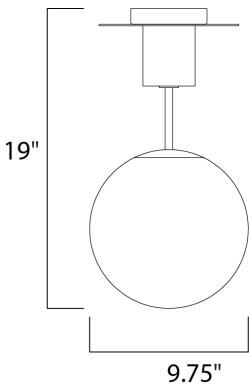

MEASUREMENTS

DIMENSION : 9.75" W x 19." H
 CANOPY : 6.29" W x 1." H x 6.29" L
 HANGING WEIGHT : 6.6138 lb

LAMPING

INPUT VOLTAGE : 120V
 LUMENS : 0 Rated
 BULB : 1 x 60W (NOT INCLUDED), 60W Total
 DIMMABLE : Dimmable