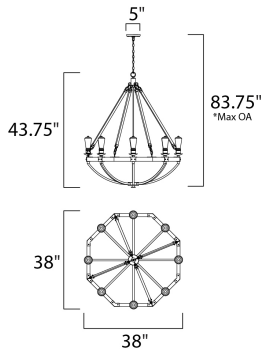

**MEASUREMENTS**

DIMENSION : 38." L x 38." W x 43.75" H  
 MAX OAH : 83.75" OAH x 46.75" OAH  
 CANOPY : 5." W x 0.75" H x 5." L  
 HANGING WEIGHT : 20.9 lb

**LAMPING**

INPUT VOLTAGE : 120V  
 LUMENS : 0 Rated  
 BULB : 8 x 60W (NOT INCLUDED), 60W Total  
 DIMMABLE : Dimmable