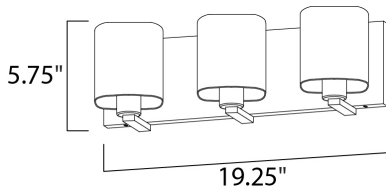

PRODUCT DESCRIPTION

Satin White bands of cased glass wrap around each lamp creating a soft ribbon of light. Back plates finished in Polished Chrome or Satin Nickel complement the majority of bath fittings.

MEASUREMENTS

DIMENSION : 19.25" W x 5.75" H x 5.5" Ext
 MAX OAH : 19.25" W x 5.5" H
 HANGING WEIGHT : 4.99 lb

LAMPING

INPUT VOLTAGE : 120V
 LUMENS : 0 Rated
 BULB : 3 x 60W (NOT INCLUDED), 60W Total
 DIMMABLE : Dimmable