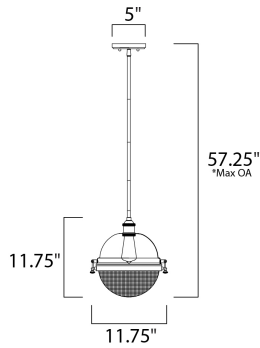

**PRODUCT DESCRIPTION**

This nautical design features a solid dome of aluminum finished in Oil Rubbed Bronze with solid brass hardware finished in Antique Brass. The Clear prismatic glass diffuser completes the authentic look of this outdoor collection.

\*max overall height

**MEASUREMENTS**

DIMENSION : 11.75" L x 11.75" W x 13.25" H  
 MAX OAH : 57.25" OAH x 15.25" OAH  
 CANOPY : 5." W x 0.75" H x 5." L  
 HANGING WEIGHT : 7.48 lb

**LAMPING**

INPUT VOLTAGE : 120V  
 LUMENS : 0 Rated  
 BULB : 1 x 60W (NOT INCLUDED), 60W Total  
 DIMMABLE : Dimmable