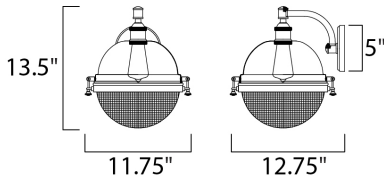

PRODUCT DESCRIPTION

This nautical design features a solid dome of aluminum finished in Oil Rubbed Bronze with solid brass hardware finished in Antique Brass. The Clear prismatic glass diffuser completes the authentic look of this outdoor collection.

MEASUREMENTS

DIMENSION : 11.75" W x 13.5" H x 12.75" Ext
 BACK PLATE : 5." W x 5." H x 4.75" HCO
 HANGING WEIGHT : 7.04 lb

LAMPING

INPUT VOLTAGE : 120V
 LUMENS : 0 Rated
 BULB : 1 x 60W (NOT INCLUDED), 60W Total
 DIMMABLE : Dimmable
 LIGHTING_DIRECTION : Down