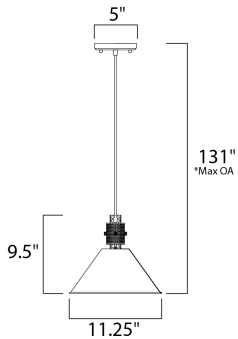

**PRODUCT DESCRIPTION**

\*max overall height

**MEASUREMENTS**

DIMENSION : 11.25" L x 11.25" W x 9.5" H  
 MAX OAH : 131." OAH x 11." OAH  
 CANOPY : 5." W x 0.75" H x 5." L  
 HANGING WEIGHT : 2.42 lb

**LAMPING**

INPUT VOLTAGE : 120V  
 LUMENS : 0 Rated  
 BULB : 1 x 60W (NOT INCLUDED), 60W Total  
 DIMMABLE : Dimmable

**FINISHES OPTION**

Oil Rubbed Bronze / Weathered Wood OIWW

**MATERIAL**

Steel

**RATINGS**

Dry Location  
 Dimmable