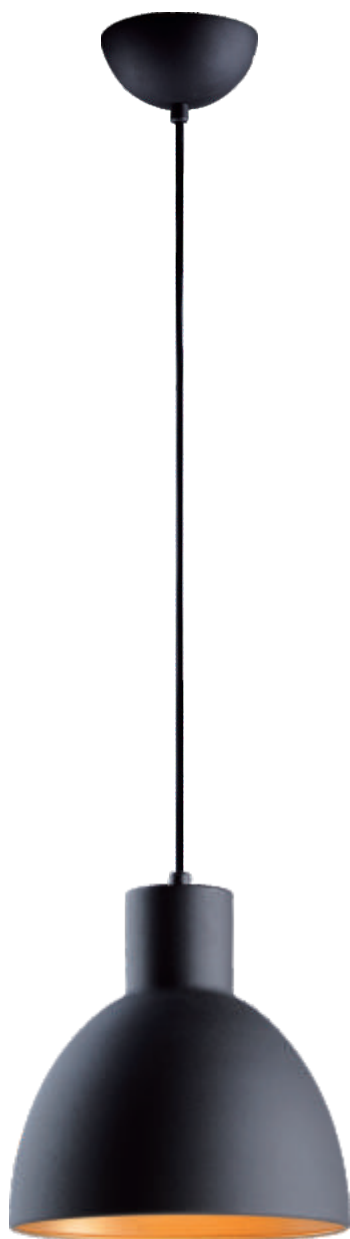

# CORA

Spun metal shades in various sizes are perfect for budget installations. Available in Black with gold interior and Satin Nickel with white interior, these pendants are very stylish.

**11026 BKGLD, SN**  
Pendant

**A**

	ITEM#	LAMPING	DIMENSION	Additional Info.
<b>A</b>	11026	1 x 60W MB, Incan.	19.75"W x 18.25"H, 141.25"OAH	

Finish Options: Black/Gold (BKGLD) Satin Nickel (SN)

# CORA

- Metal spun shades
- Available finishes:  
Black Exterior/Gold Interior  
or Satin Nickel/White Interior

**11022 BKGLD, SN**  
Pendant

**C**

**11020 BKGLD, SN**  
Pendant

**B**

**11024 BKGLD, SN**  
Pendant

Finish Options: Black/Gold (BKGLD) Satin Nickel (SN)