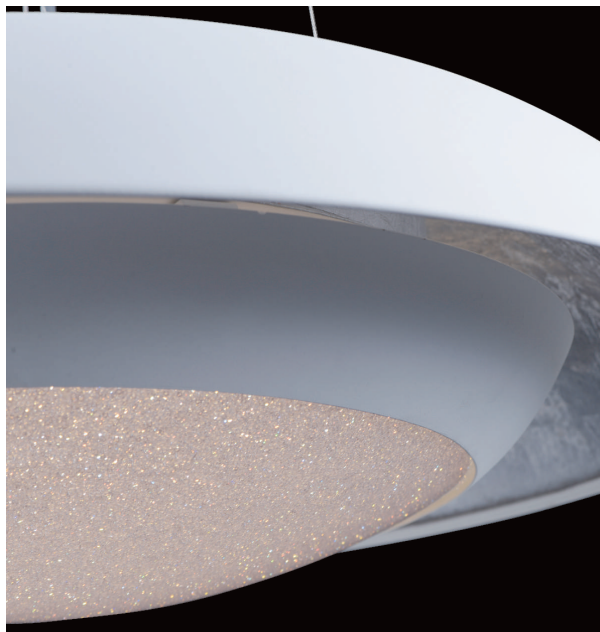

IRIS

Domes of metal house a circular light engine housing with a Crystalline diffuser. A dramatic lighting effect is created with in-direct light highlighting the foil lining while direct light shines through the sparkling center. Available in your choice of White with Silver Foil or Black with Gold Foil.

IRIS

- Crystalline diffuser sparkles when illuminated
- Indirect lighting illuminates Gold Leaf and Silver Leaf options
- Two-tone finish options: Black with Gold Leaf or White with Silver Leaf
- Smaller sizes can be wall mounted
- 3000K Color Temperature, CRI 80+
- Dimmable with Triac Dimmer

LED

35075 CYGLBK, CYSLWT
Pendant

A

ITEM#	LAMPING	DIMENSION	CRI	LUMENS	Additional Info.
A 35075	33.6W LED PCB 3000K (Integrated)	23.5"W x 6"H, 128.5"OAH	80+	2360	 LED

Finish Options: Crystal (CY) Gold Leaf/Black (GLBK) Silver Leaf/White (SLWT)

Finish Options: Crystal (CY) Gold Leaf/Black (GLBK) Silver Leaf/White (SLWT)