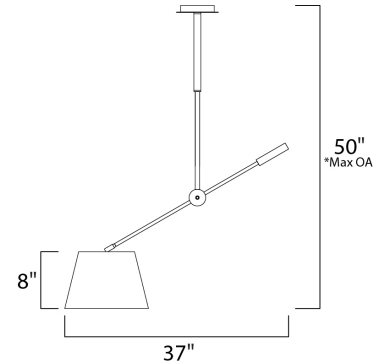

Lighting Your Life Since 1970

Product Specifications - 60143WAPC

Job Name:	Job Type:
Quantity:	Comments:

60143WAPC
Hotel LED 1-Light Pendant

Finish
Polished Chrome

Glass/Shade

*max overall height
Product Category
Single Pendant

Measurements

Width	11.75"
Height	33.00"
Length	37.00"
Extension	N/A
Back Plate Width	N/A
Back Plate Height	N/A
HCO	N/A
Min Overall Height	33.00"
Max Overall Height	50.00"
Hanging Weight	5.51 lbs
Height Adjustable	Yes
Slope	N/A
Chain Length	N/A
Wire Length	N/A
Canopy Width	N/A
Canopy Height	N/A
Canopy Length	N/A