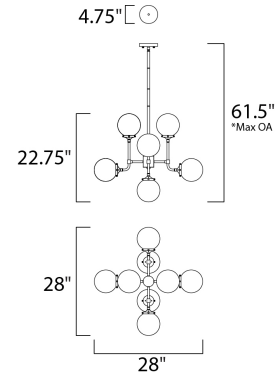

Lighting Your Life Since 1970

Product Specifications - 24725WTBKPN

Job Name:	Job Type:
Quantity:	Comments:

24725WTBKPN
Atom 8-Light Pendant

Finish

Black and Polished Nickel

Glass/Shade

White

Product Category
Multi-Light Pendant

Lamping

Number of Bulbs	8
Light Type	Incandescent
Bulb Type	CA
Max Bulb Wattage	40
Max Fixture Wattage	320
Rated Life	
Rated Lumens	±0
Color Temp	
Bulb(s)	Not Included
Light Up/Down	N/A
Beam Spread	N/A
CRI	N/A
Photo Cell Included	N/A
Ballast/Driver/Transformer	No
Dimmable	N/A

Measurements

Width	28.00"
Height	22.75"
Length	28.00"
Extension	N/A
Back Plate Width	N/A
Back Plate Height	N/A
HCO	N/A
Min Overall Height	0.00"
Max Overall Height	61.50"
Hanging Weight	15.87 lbs
Height Adjustable	N/A
Slope	120°
Chain Length	N/A
Wire Length	180"
Canopy Width	N/A
Canopy Height	N/A
Canopy Length	N/A

Shipping

Carton Weight	19.84 lbs
Carton Width	22"
Carton Height	19"
Carton Length	22"
Carton Cubic Feet	5.62
Master Pack	1
Master Pack Weight	N/A
Master Pack Width	N/A
Master Pack Height	N/A
Master Pack Length	N/A
Master Cubic Feet	N/A
UPS Shippable	Yes