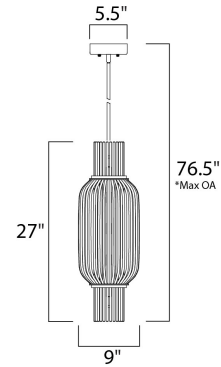

Lighting Your Life Since 1970

Product Specifications - 38383CLAR

Job Name:	Job Type:
Quantity:	Comments:

38383CLAR
Aviary LED 8-Light Pendant

Finish
Anthracite

Glass/Shade
Clear

Product Category
Single Pendant

Lamping

Number of Bulbs	8
Light Type	LED
Bulb Type	G9
Max Bulb Wattage	3
Max Fixture Wattage	24
Rated Life	
Rated Lumens	±1,050
Color Temp	3500K
Bulb(s)	Included
Light Up/Down	N/A
Beam Spread	N/A
CRI	80+
Photo Cell Included	N/A
Ballast/Driver/Transformer	No
Dimmable	N/A

Measurements

Width	9.00"
Height	27.00"
Length	9.00"
Extension	N/A
Back Plate Width	N/A
Back Plate Height	N/A
HCO	N/A
Min Overall Height	28.58"
Max Overall Height	76.40"
Hanging Weight	17.60 lbs
Height Adjustable	Yes
Slope	N/A
Chain Length	N/A
Wire Length	120"
Canopy Width	5.51"
Canopy Height	1.38"
Canopy Length	5.51"

Shipping

Carton Weight	21.34 lbs
Carton Width	18"
Carton Height	15"
Carton Length	31"
Carton Cubic Feet	4.81
Master Pack	1
Master Pack Weight	N/A
Master Pack Width	N/A
Master Pack Height	N/A
Master Pack Length	N/A
Master Cubic Feet	N/A
UPS Shippable	Yes