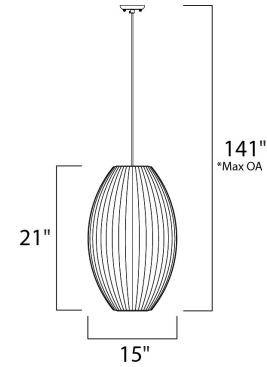

Lighting Your Life Since 1970

Product Specifications - 12188WTPC

Job Name:	Job Type:
Quantity:	Comments:

12188WTPC
Cocoon 1-Light Pendant

*max overall height

Finish
Polished Chrome

Glass/Shade

Product Category
Single Pendant

Measurements

Width	15.00"
Height	21.00"
Length	15.00"
Extension	N/A
Back Plate Width	N/A
Back Plate Height	N/A
HCO	N/A
Min Overall Height	0.00"
Max Overall Height	141.00"
Hanging Weight	4.23 lbs
Height Adjustable	N/A
Slope	N/A
Chain Length	N/A
Wire Length	120"
Canopy Width	N/A
Canopy Height	N/A
Canopy Length	N/A

Shipping

Carton Weight	7.94 lbs
Carton Width	15"
Carton Height	25"
Carton Length	15"
Carton Cubic Feet	3.44
Master Pack	1
Master Pack Weight	N/A
Master Pack Width	N/A
Master Pack Height	N/A
Master Pack Length	N/A
Master Cubic Feet	N/A
UPS Shippable	Yes