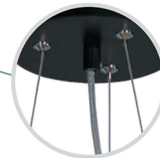

The
BAHAMA

MAXIM[®]

Adjustable up to
130 inches

Hand formed shades
of fiber twine coated
with a poly urethane
material for strength
and durability

Available in three
finishes: Chocolate,
Natural, and White