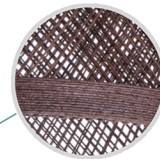

The
BAHAMA

MAXIM[®]

Adjustable up to
130 inches

Hand formed shades
of fiber twine coated
with a poly urethane
material for strength
and durability

Available in three
finishes: Chocolate,
Natural, and White