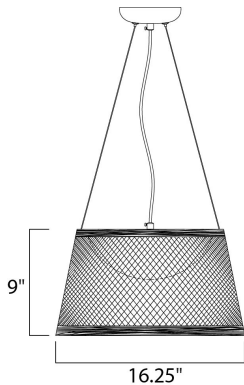

FINISHES OPTION

MATERIAL

Hemp Rope, Acrylic

RATINGS

cETLus
Damp Location

ADDITIONAL

OPERATING TEMPERATURE:
-20°C (-4°F), 40°C (104°F)

MEASUREMENTS

DIMENSION : 16.25" W x 9" H
MAX OAH : 139" OAH
HANGING WEIGHT : 3.97 lb

LAMPING

INPUT VOLTAGE : 120V
LUMENS : 560 Rated
BULB : 1 x 8W LED PCB Integrated , 8W Total
BULB INCLUDED : (Integrated)
DIMMABLE : Triac CL
CRI : 80+ CRI
COLOR_TEMP : 3000K