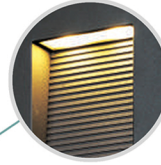

The
AVENUE

MAXIM®

Architectural Bronze finish

Architectural design with light that washes crimped wall inset

Additional down light for better light distribution and lighting effect

LED Dimmable

MAXIM[®]