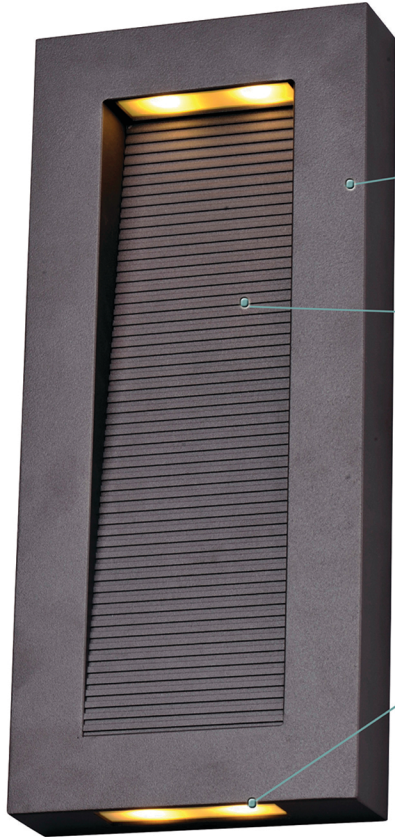

The
AVENUE

MAXIM®

Architectural Bronze finish

Architectural design with light that washes crimped wall inset

Additional down light for better light distribution and lighting effect

LED Dimmable

MAXIM[®]