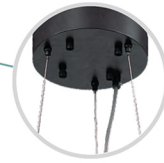

The
MYSTIC

MAXIM[®]

Adjustable

Frame finished in a rich Bronze

Scotch Crystal strands suspend from within frame

Dimmable LED

MAXIM[®]