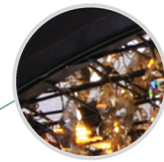

The
MYSTIC

MAXIM[®]

Adjustable

Frame finished in a rich Bronze

Scotch Crystal strands suspend from within frame

Dimmable LED

MAXIM[®]