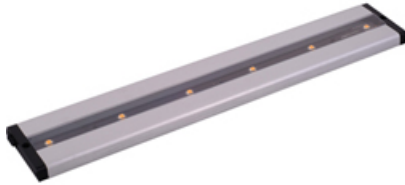

Lighting Your Life Since 1970

Product Specifications - 89942AL

Job Name:	Job Type:
Quantity:	Comments:

89942AL

CounterMax MX-L-LPC 18" 6-Light LED Under Cabinet

MXInterLink5 technology allows for great flexibility in installation of the CounterMax MX-L-LPC series. Each item in the MX-L-LPC series is sold separately, and the MX-L-LPC under cabinet light will require additional accessories if not being used as an add-on to an existing installation. The MX-L-LPC series features a built-in dimmable driver that can be powered by a corded plug, direct-wire via a direct wire box or by being connected via a connecting cord to another unit. All accessories are sold separately and are available in black or white to better match cabinets and MX-L-LPC finish. Uses MXInterLink5 accessories. Click [here](#) for a complete list of compatible accessories.

Finish

Brushed Aluminum

Glass/Shade

Clear

Product Category

Under Cabinet

Lamping

Number of Bulbs	6
Light Type	LED
Bulb Type	Cree® LED
Max Bulb Wattage	2.46
Max Fixture Wattage	14.74
Rated Life	±50,000 Hours
Rated Lumens	±640
Color Temp	±3,000 K
Bulb(s)	Integrated
Light Up/Down	N/A
Beam Spread	N/A
CRI	85
Photo Cell Included	N/A
Ballast/Driver/Transformer	Yes
Dimmable	Lutron® or Leviton® LED Dimmer

Measurements

Width	3.00"
Height	0.55"
Length	18.00"
Extension	N/A
Back Plate Width	N/A
Back Plate Height	N/A
HCO	N/A
Min Overall Height	N/A
Max Overall Height	N/A
Hanging Weight	2.20 lbs
Height Adjustable	N/A
Slope	N/A
Chain Length	N/A
Wire Length	N/A
Canopy Width	N/A
Canopy Height	N/A
Canopy Length	N/A