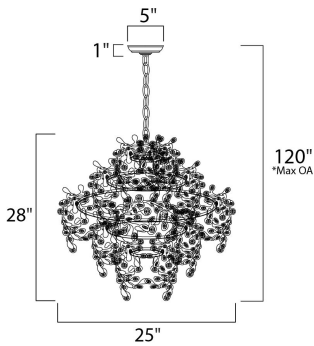

PRODUCT DESCRIPTION

The Comet collection's Polished Chrome and thousands of Beveled Glass Crystals creates countless reflective surfaces that delicately and boldly illuminate with its xenon light source.

*max overall height

MEASUREMENTS

- DIMENSION : 25" L x 25" W x 28" H
- MAX OAH : 120" OAH
- CANOPY : 5" W x 1" H x 5" L
- HANGING WEIGHT : 18.7 lb

LAMPING

- INPUT VOLTAGE : 120V
- LUMENS : 5,000 Rated
- BULB : 1 x 40W Xenon G9 , 400W Total
- BULB INCLUDED : (Included)
- DIMMABLE : Yes
- COLOR_TEMP : 2900K

FINISHES OPTION

GLASS

Beveled Crystal BC

MATERIAL

Stainless Steel, Crystal

RATINGS

cETLus
Dry Location

ADDITIONAL