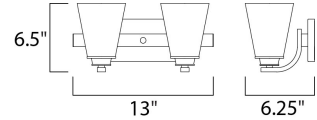

Lighting Your Life Since 1970

Product Specifications - 9012SWPC

Job Name:	Job Type:
Quantity:	Comments:

9012SWPC
Conical 2-Light Bath Vanity

Finish

Polished Chrome

Glass/Shade

Satin White

Measurements

Width	13.00"
Height	6.50"
Length	N/A
Extension	6"
Back Plate Width	N/A
Back Plate Height	N/A
HCO	N/A
Min Overall Height	N/A
Max Overall Height	N/A
Hanging Weight	3.13 lbs
Height Adjustable	N/A
Slope	N/A
Chain Length	N/A
Wire Length	N/A
Canopy Width	N/A
Canopy Height	N/A
Canopy Length	N/A

Shipping

Carton Weight	5.00 lbs
Carton Width	9"
Carton Height	10"
Carton Length	16"
Carton Cubic Feet	0.77
Master Pack	1
Master Pack Weight	N/A
Master Pack Width	N/A
Master Pack Height	N/A
Master Pack Length	N/A
Master Cubic Feet	N/A
UPS Shippable	Yes