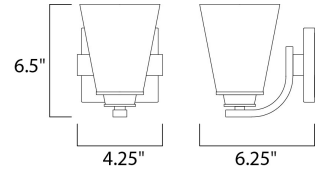

Lighting Your Life Since 1970

Product Specifications - 9011SWPC

Job Name:	Job Type:
Quantity:	Comments:

9011SWPC
Conical 1-Light Bath Vanity

Finish

Polished Chrome

Glass/Shade

Satin White

Measurements

Width	4.25"
Height	6.50"
Length	N/A
Extension	6"
Back Plate Width	4.75"
Back Plate Height	4.50"
HCO	N/A
Min Overall Height	N/A
Max Overall Height	N/A
Hanging Weight	1.65 lbs
Height Adjustable	N/A
Slope	N/A
Chain Length	N/A
Wire Length	N/A
Canopy Width	N/A
Canopy Height	N/A
Canopy Length	N/A