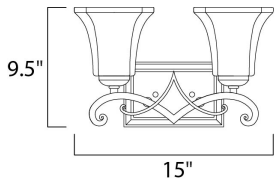

MEASUREMENTS

DIMENSION : 15" W x 9.5" H x 7.5" Ext
 BACK PLATE : 7.75" W x 5.25" H x 6.5" HCO
 HANGING WEIGHT : 5.28 lb

LAMPING

INPUT VOLTAGE : 120V
 LUMENS : 2,300 Rated
 BULB : 2 x 60W Incandescent E26 Medium , 120W Total
 BULB INCLUDED : (Not Included)
 DIMMABLE : Yes