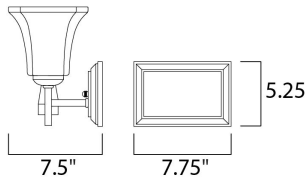

MEASUREMENTS

DIMENSION : 15" W x 9.5" H x 7.5" Ext
 BACK PLATE : 7.75" W x 5.25" H x 6.5" HCO
 HANGING WEIGHT : 5.28 lb

LAMPING

INPUT VOLTAGE : 120V
 LUMENS : 2,300 Rated
 BULB : 2 x 60W Incandescent E26 Medium , 120W Total
 BULB INCLUDED : (Not Included)
 DIMMABLE : Yes